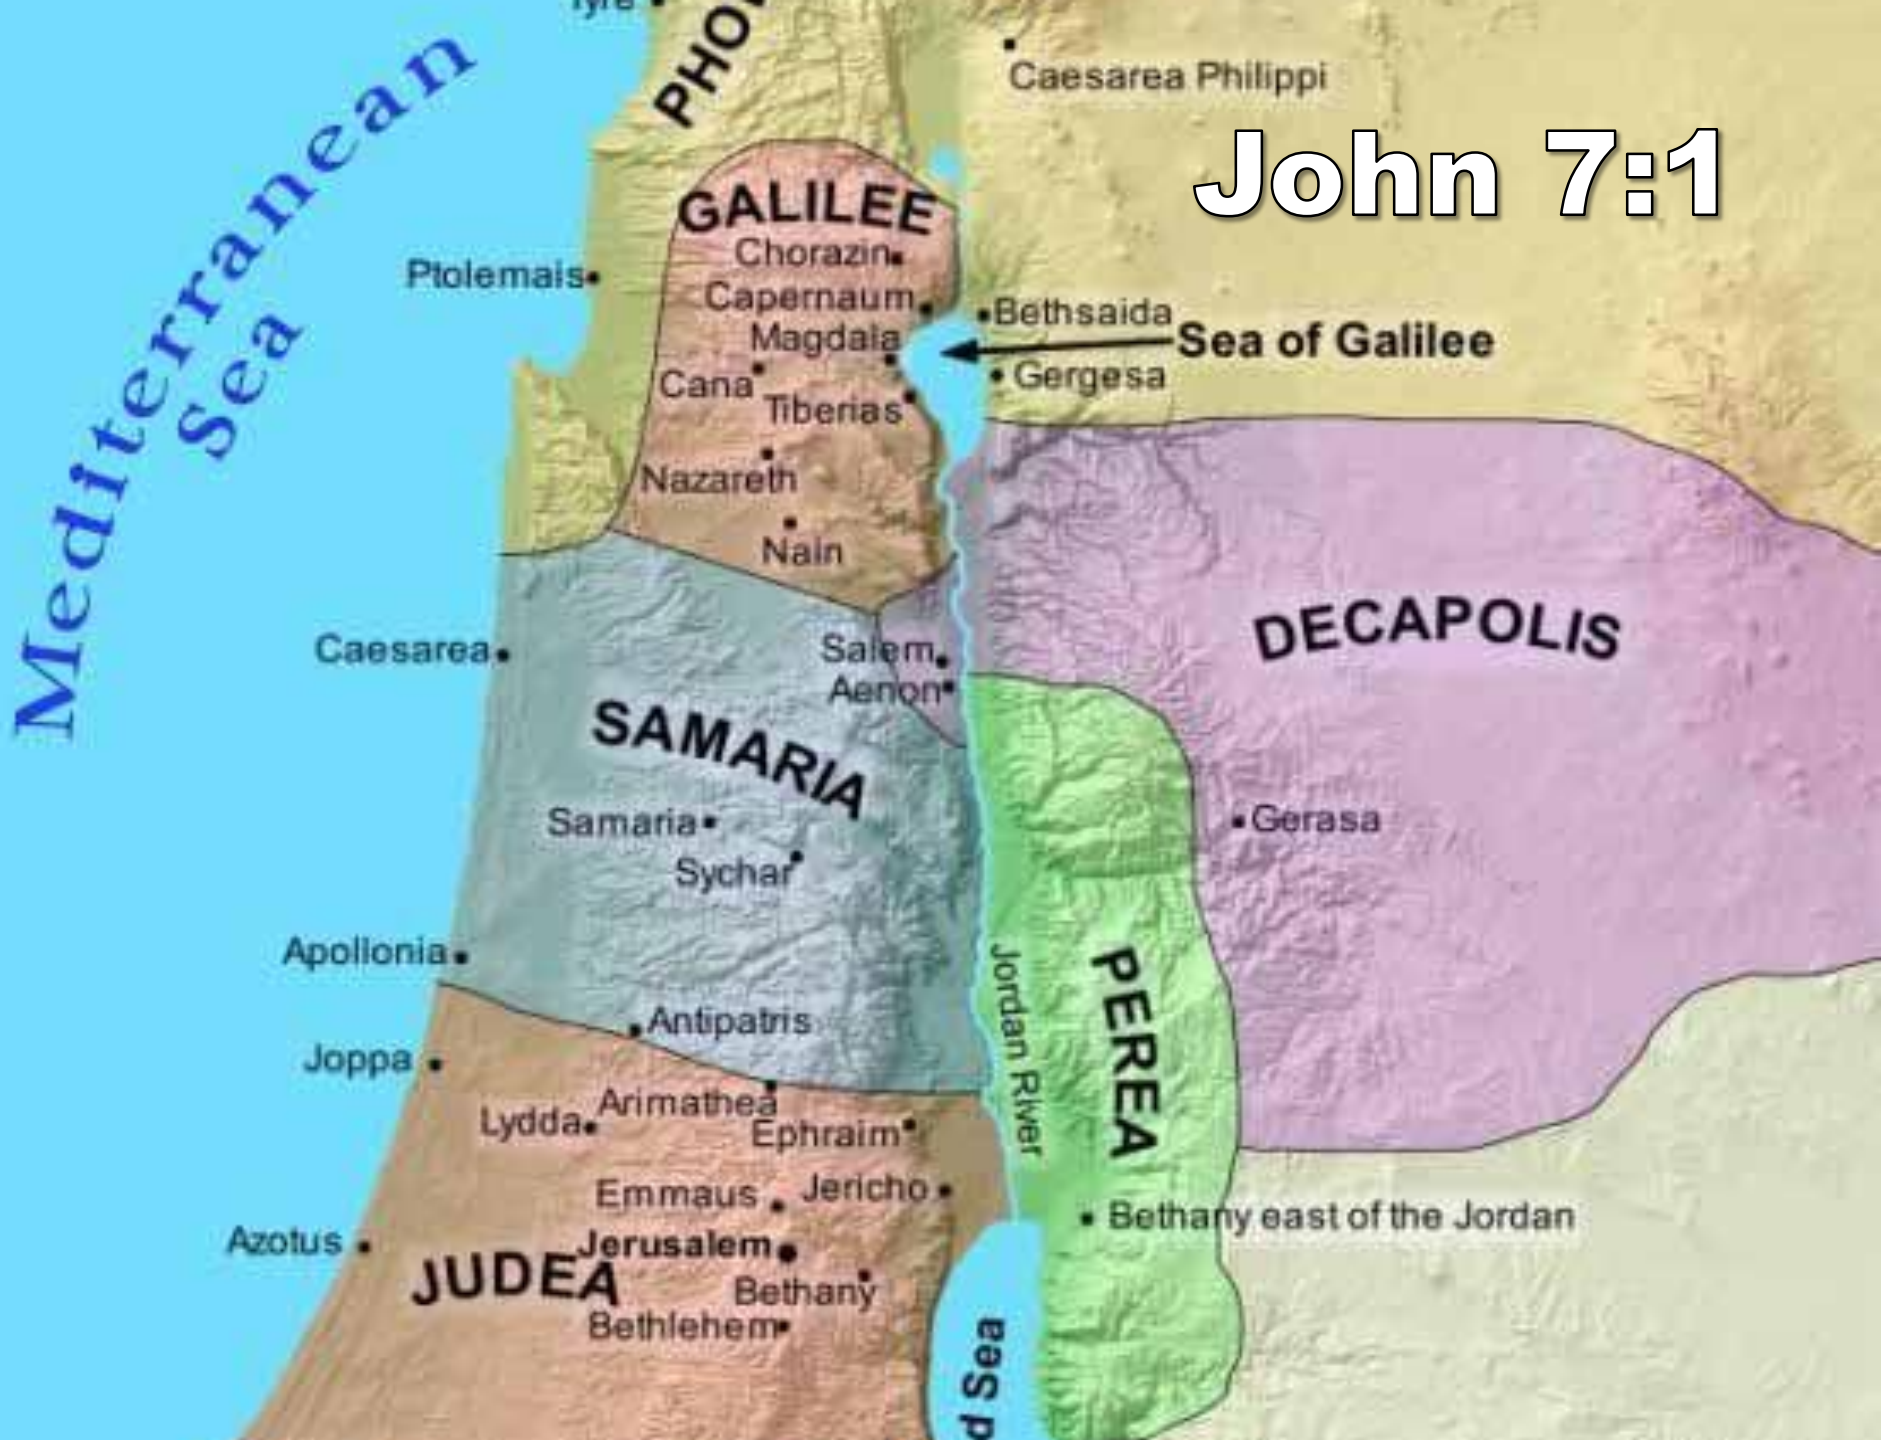

A scenic landscape featuring rolling green mountains in the foreground and a range of rugged, snow-capped mountains in the background under a bright blue sky with scattered white clouds. The text is overlaid on this background.

*THE* **GOSPEL**  
*OF* **JOHN**

**7:1-13**

# John 7:2-5

Mediterranean Sea

**GALILEE**

- Chorazin
- Capernaum
- Magdala
- Cana
- Tiberias
- Nazareth
- Nain

- Bethsaida
- Gergesa

Sea of Galilee

**SAMARIA**

- Caesarea
- Salem
- Aenon
- Samaria
- Sychar
- Antipatris

**John 7:2-5**

**Mediterranean Sea**

**Leviticus  
23:42-43**

**John 7:6-7**