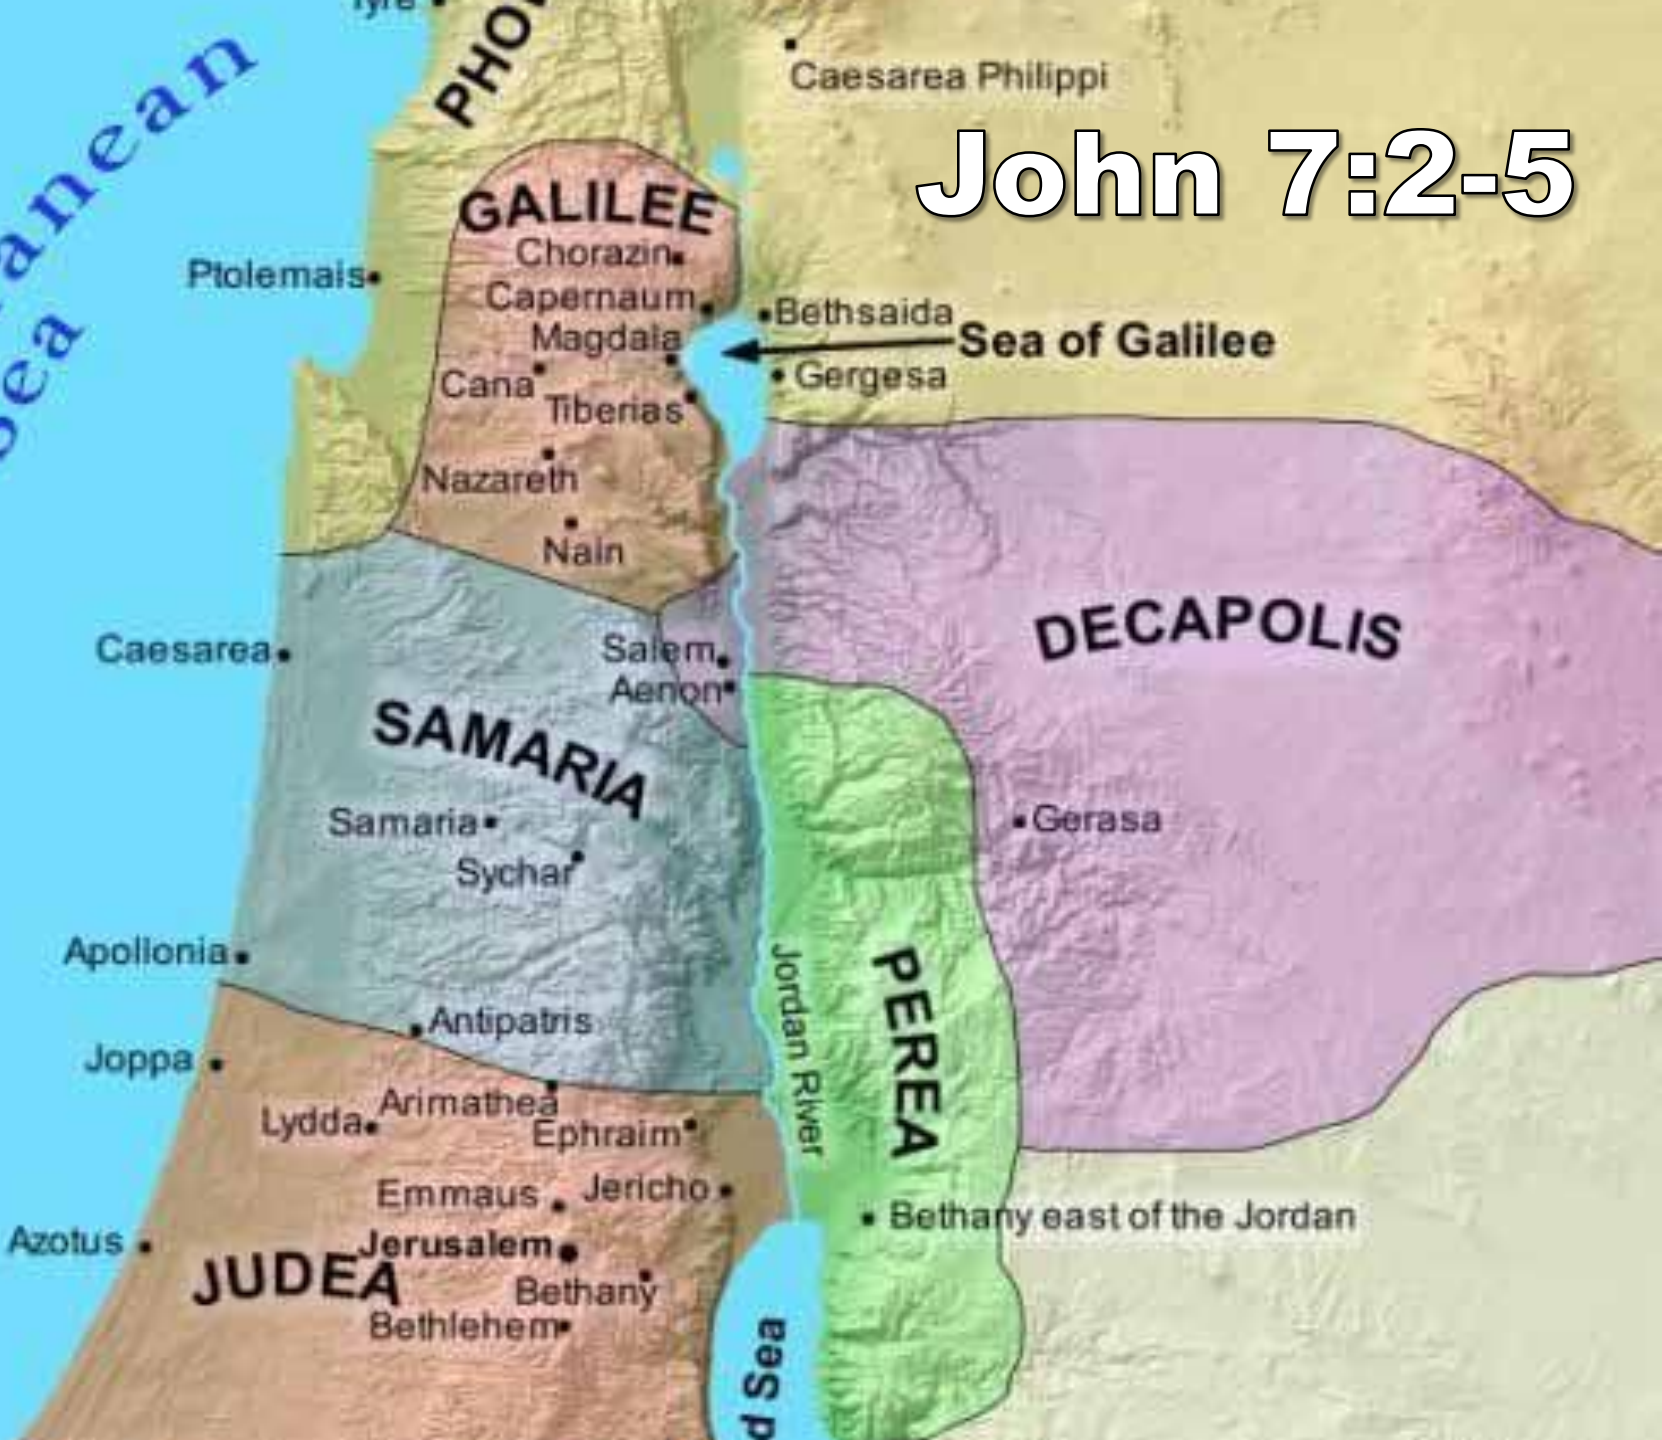

A scenic landscape featuring rolling green mountains in the foreground and a range of rugged, snow-capped mountains in the background under a bright blue sky with scattered white clouds. The text is overlaid on this background.

*THE* **GOSPEL**  
*OF* **JOHN**

**7:1-13**

# John 7:2-5

Mediterranean Sea

**GALILEE**

- Chorazin
- Capernaum
- Magdala
- Cana
- Tiberias
- Nazareth
- Nain

- Bethsaida
- Gergesa

Sea of Galilee

**SAMARIA**

- Caesarea
- Salem
- Aenon
- Samaria
- Sychar
- Antipatris